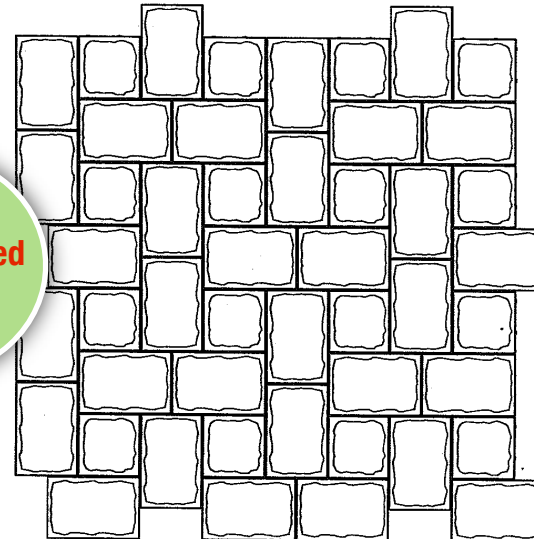

NEW COBBLESTONE PAVERS

The Cobblestone 60 mm pavers, come in two sizes:

Square: 6" x 6" or Rectangular: 6" x 9". These pavers are very versatile, and can be used in combination, to create an elaborate pattern or separate to create a simple, stylish look. The Cobblestones are available in all colors, including customized. They can be used for both residential and commercial developments and really add a touch of class to any project.

6x9 Specs 2.47 = 1 sq ft

6x6 Specs 3.72 = 1 sq ft

Running Bond Pattern

Herringbone Pattern

Mixed Design Pattern

This decorative pattern, combines the 6x6 and 6x9 Cobblestone paver and adds versatility and elegance to any outdoor space.

Mixed Design Pattern:

Area: 4.41 square ft =
4 - 6"x6"
8 - 6"x9"

Recommended Pattern

1 345 949 5299
cflowers@candw.ky
www.flowersblock.ky