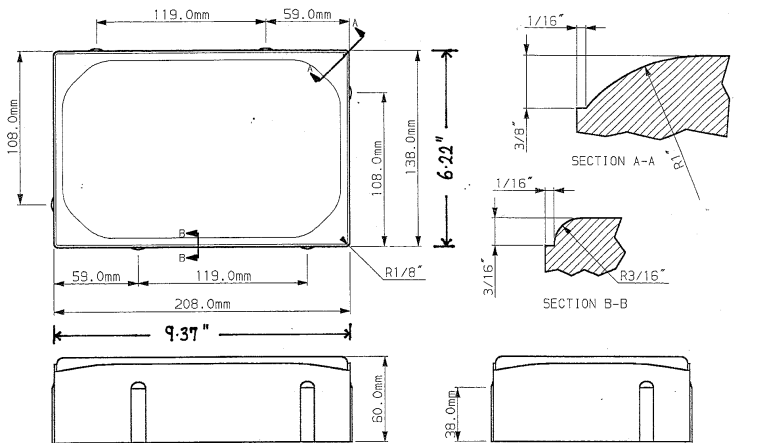

NEW COBBLESTONE PAVERS

The Cobblestone 60 mm pavers, come in two sizes:

Square: 6" x 6" or Rectangular: 6" x 9". These pavers are very versatile, and can be used in combination, to create an elaborate pattern or separate to create a simple, stylish look. The Cobblestones are available in all colors, including customized. They can be used for both residential and commercial developments and really add a touch of class to any project.

6x9 Specs 2.47 = 1 sq ft

6x6 Specs 3.72 = 1 sq ft

Running Bond Pattern

Herringbone Pattern

Mixed Design Pattern

This decorative pattern, combines the 6x6 and 6x9 Cobblestone paver and adds versatility and elegance to any outdoor space.

Mixed Design Pattern:

Area: 4.41 square ft =
4 - 6"x6"
8 - 6"x9"

Recommended Pattern

1 345 949 5299
cflowers@candw.ky
www.flowersblock.ky