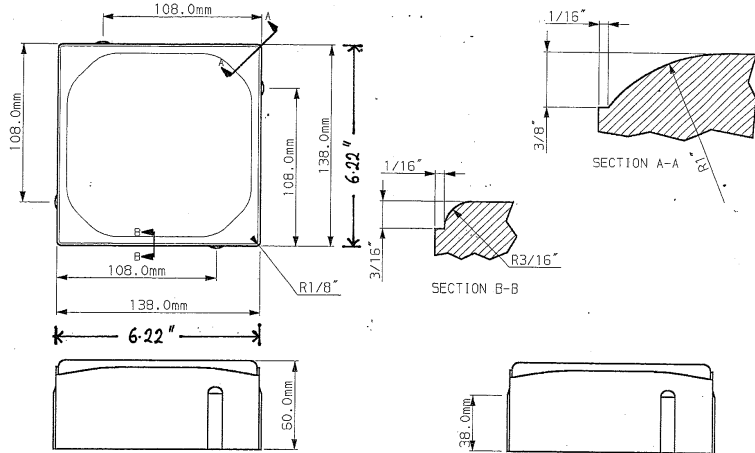

NEW COBBLESTONE PAVERS

The Cobblestone 60 mm pavers, come in two sizes:

Square: 6" x 6" or Rectangular: 6" x 9". These pavers are very versatile, and can be used in combination, to create an elaborate pattern or separate to create a simple, stylish look. The Cobblestones are available in all colors, including customized. They can be used for both residential and commercial developments and really add a touch of class to any project.

6x9 Specs 2.47 = 1 sq ft

6x6 Specs 3.72 = 1 sq ft

Running Bond Pattern

Herringbone Pattern

Mixed Design Pattern

This decorative pattern, combines the 6x6 and 6x9 Cobblestone paver and adds versatility and elegance to any outdoor space.

Mixed Design Pattern:

Area: 4.41 square ft =
4 - 6"x6"
8 - 6"x9"

Recommended Pattern

1 345 949 5299
cflowers@candw.ky
www.flowersblock.ky